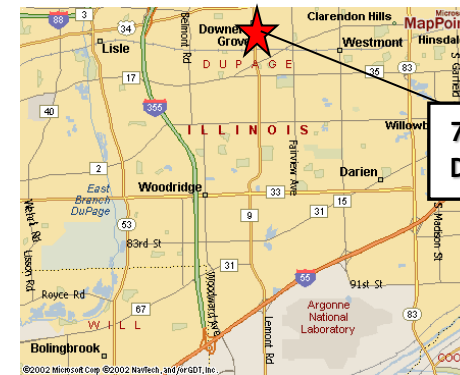

DOWNERS ANNEX

75th & Lemont Road,
Downers Grove, Illinois 60516

ROBIN REALTY & MANAGEMENT CO.

1333 N. Wells Street, Chicago IL 60610
(312) 642-9510 Fax (312) 642-5594
<http://www.robincompanies.com>

AVAILABLE SPACE

2-2 & 2-3
Coaches Corner

2-1 b
A FIREPLACE STORE AND MORE

Advance Auto Parts
the best part is our people

2-1

2-8 & 2-9
Maestro Cuisine

2-10
Art & Dance

2-11
The UPS Store

2-12
Lashes-Brows Salon

2-13
H&R BLOCK

2-14
Vapor Shop

**75TH ST & LEMONT ROAD
DOWNERS GROVE, ILLINOIS 60516**

Lemont Road

75TH STREET