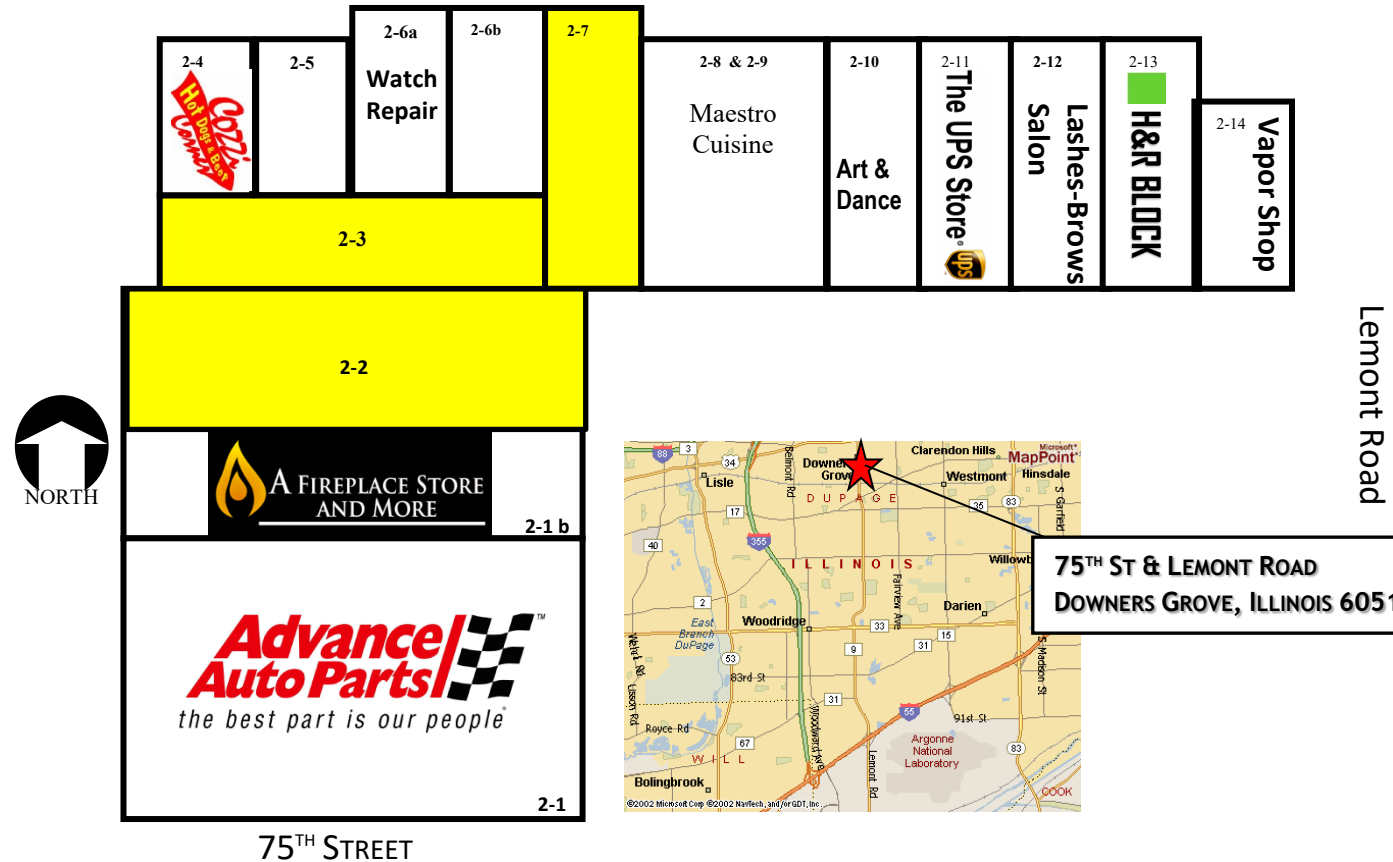

DOWNERS ANNEX

75th & Lemont Road,
Downers Grove, Illinois 60516

ROBIN REALTY & MANAGEMENT CO.

1333 N. Wells Street, Chicago IL 60610
(312) 642-9510 Fax (312) 642-5594
<http://www.robincompanies.com>

AVAILABLE SPACE

UNIT	ADDRESS	TENANT	Sq. Ft	DIMENSIONS
1-1A	1230 W. 75 th Street	Total Hockey	10,400	130 x 80
1-3	1248-50 W. 75 th Street	Escapology Escape Game	5,600	70 x 80
2-1	1202-A W. 75th Street	Advance Auto Parts	9,975	95 x 105
2-1B	1202-B W. 75th Street	A Fireplace Store & More	2,625	25 x 105
2-2	1202-C W. 75th Street	AVAILABLE	3,150	30 x 105
2-3	1202-D W. 75th Street	AVAILABLE	1,750	25 x 70
2-4	1202-E W. 75th Street	Cozzi Corner	726	35.5 x 20
2-5	1202-F W. 75th Street	Vida Jean Spot	674	35 x 20
2-6A	1202-G W. 75th Street	TimeLink Watch Repair	600	15 x 40

UNIT	ADDRESS	TENANT	Sq. Ft	DIMENSIONS
2-6B	1202-H W. 75th Street	Barber Shop	600	15 x 40
2-7	1202-J W. 75th Street	AVAILABLE	1,500	25 x 60
2-8	1202-K W. 75th Street	Maestro Cuisine	1,440	24 x 60
2-9	1202-L W. 75th Street	Maestro Cuisine	1,200	20 x 60
2-10	1202-M W. 75th Street	ART & DANCE STUDIO	1,200	20 x 60
2-11	1202-N W. 75th Street	The UPS Store	1,200	20 x 60
2-12	1202-P W. 75th Street	Michelle Lashes Brows	1,200	20 x 60
2-13	1202-Q W. 75th Street	H & R Block	1,200	20 x 60
2-14	1202-R W. 75th Street	Vapor Shop	800	16 x 50

1-3
ESCAPOLOGY
The live escape game

Total Lacrosse

1-1A

TOTAL HOCKEY

75TH ST & LEMONT ROAD
DOWNERS GROVE, ILLINOIS 60516